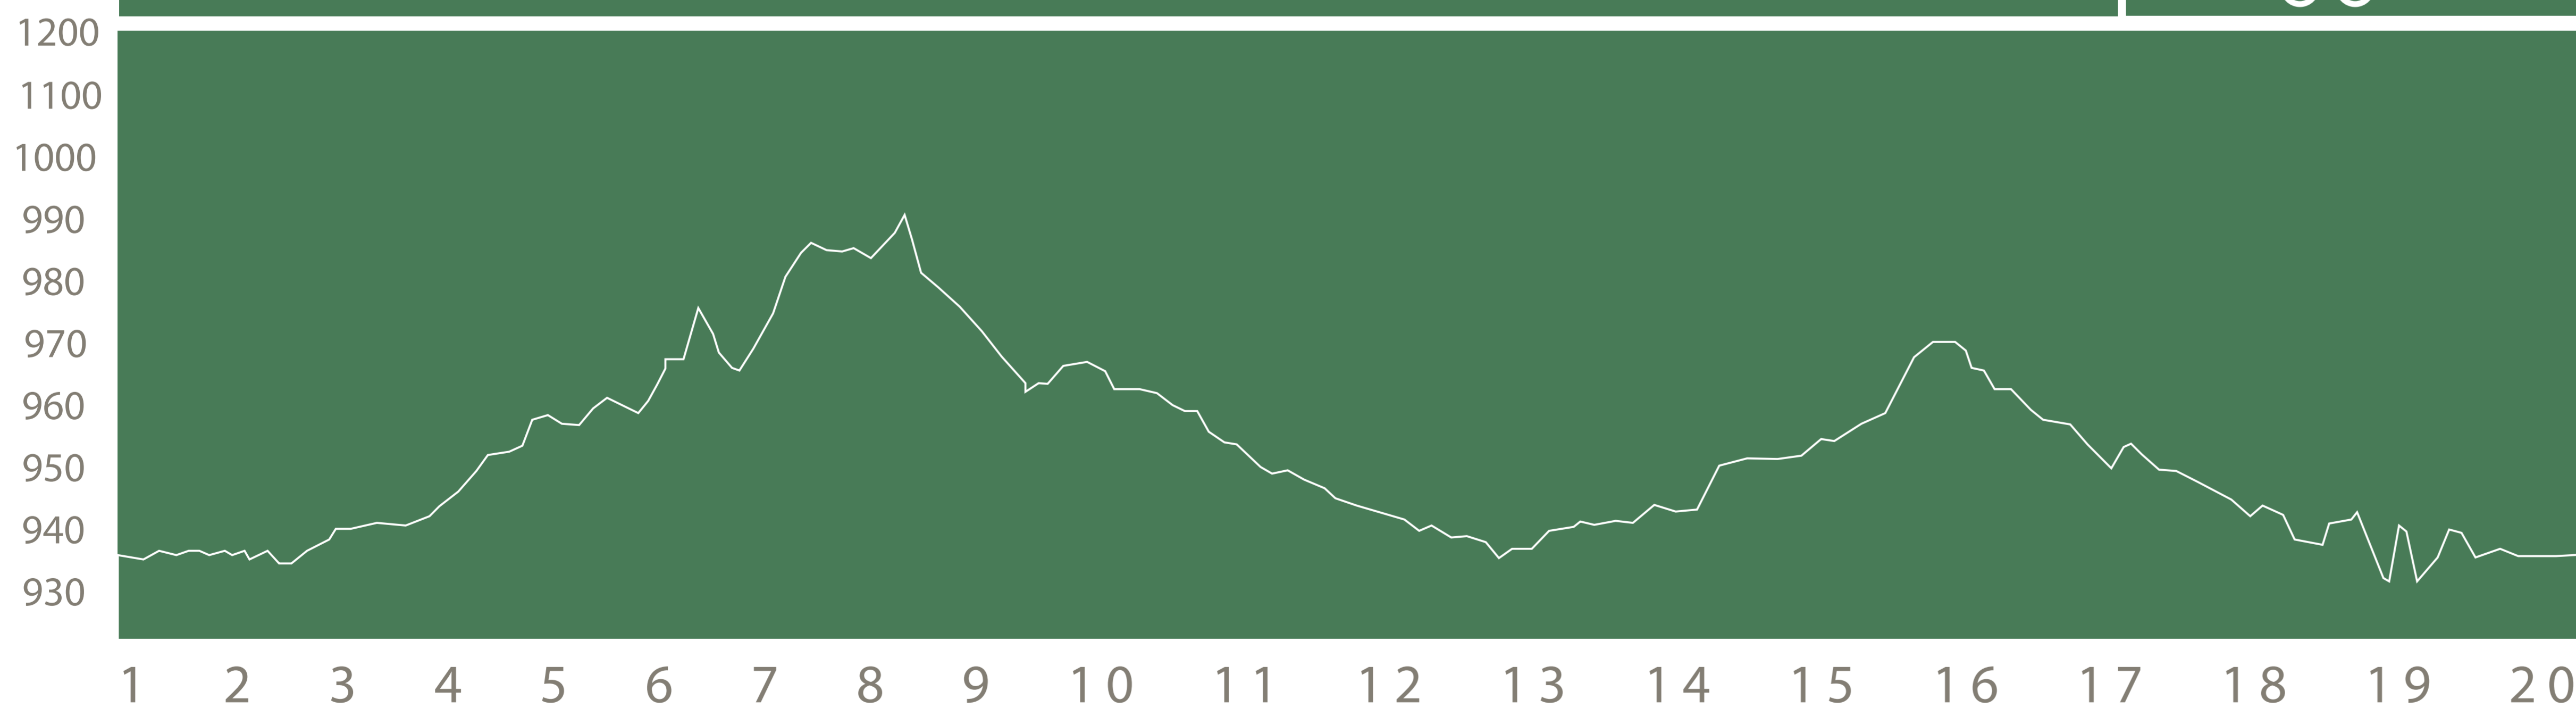

YOUR ADVENTURE AWAITS

AT KAROO 1 HOTEL VILLAGE

TRAIL & MTB ROUTES

-  **THE RED ROUTE** 20KM
-  **THE BLUE ROUTE** 13KM
-  **THE ORANGE ROUTE** 9KM
-  **THE GREEN ROUTE** 3KM

ELEVATION PEAK: 1004M

MAP LEGEND

KAROO 1 HOTEL VILLAGE

LOOK OUT POINTS

PICNIC AREA