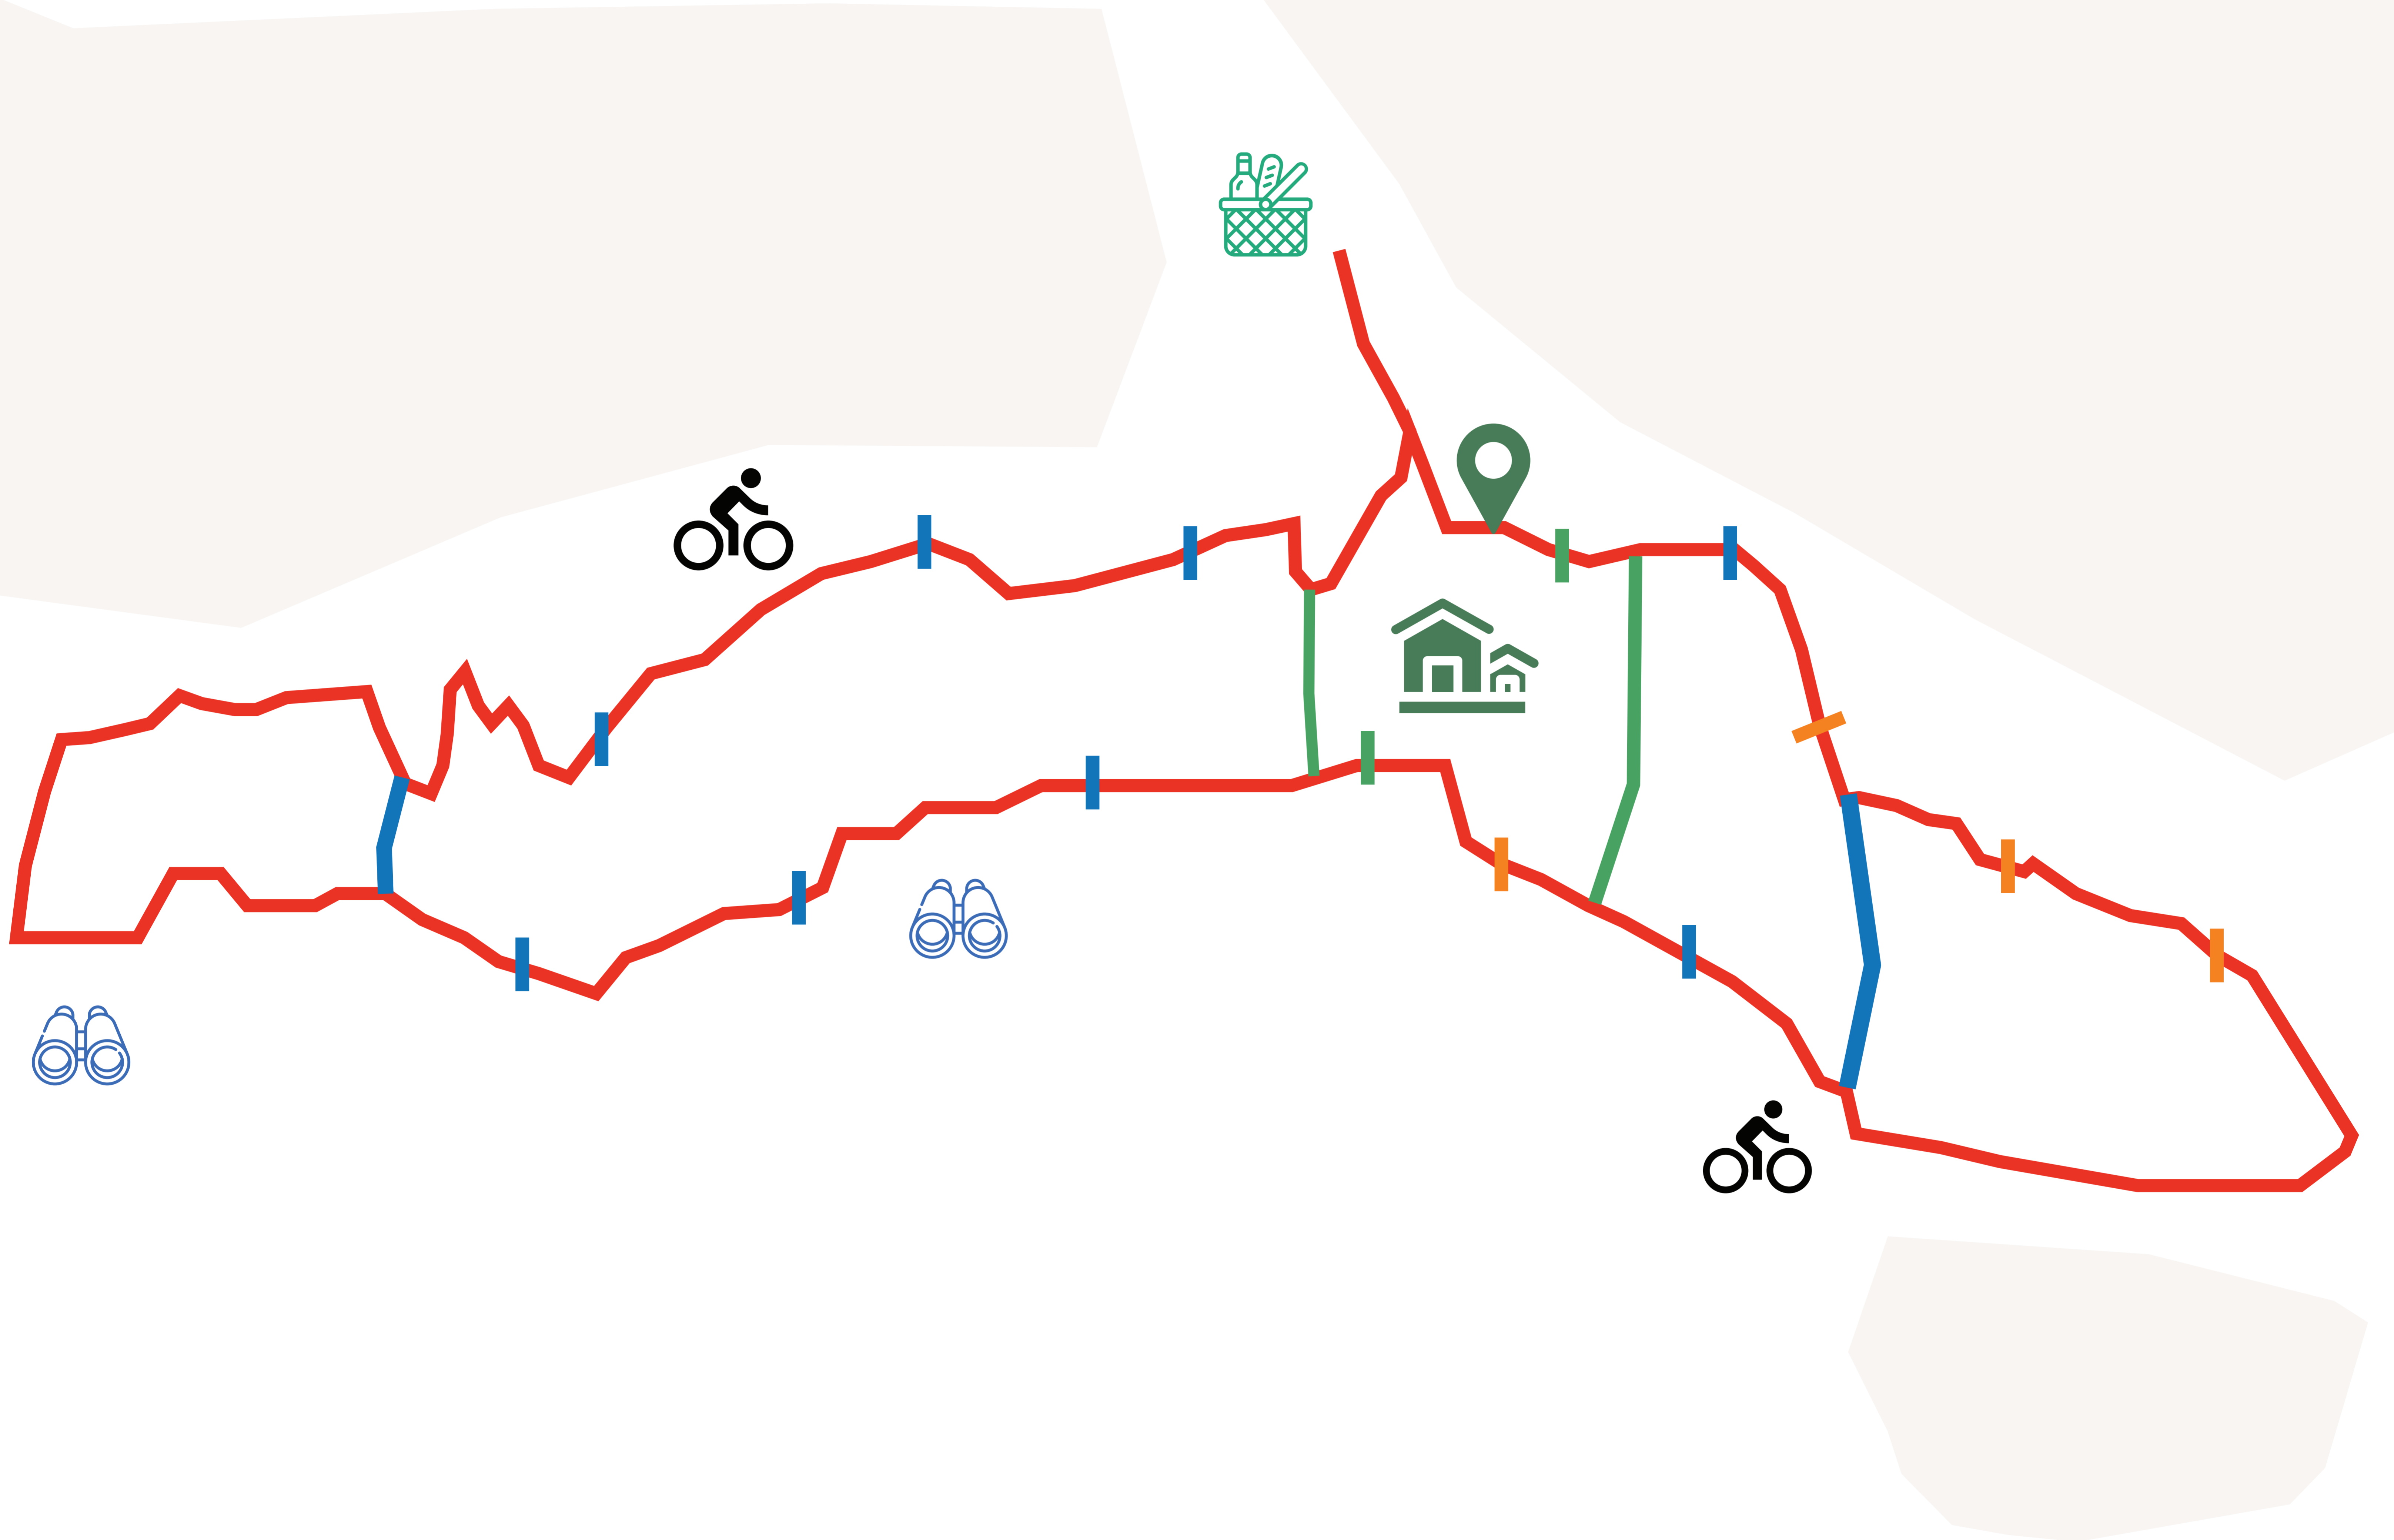

YOUR ADVENTURE AWAITS

AT KAROO 1 HOTEL VILLAGE

TRAIL & MTB ROUTES

-  **THE RED ROUTE** 20KM
-  **THE BLUE ROUTE** 13KM
-  **THE ORANGE ROUTE** 9KM
-  **THE GREEN ROUTE** 3KM

ELEVATION PEAK: 1004M

MAP LEGEND

KAROO 1 HOTEL VILLAGE

LOOK OUT POINTS

PICNIC AREA