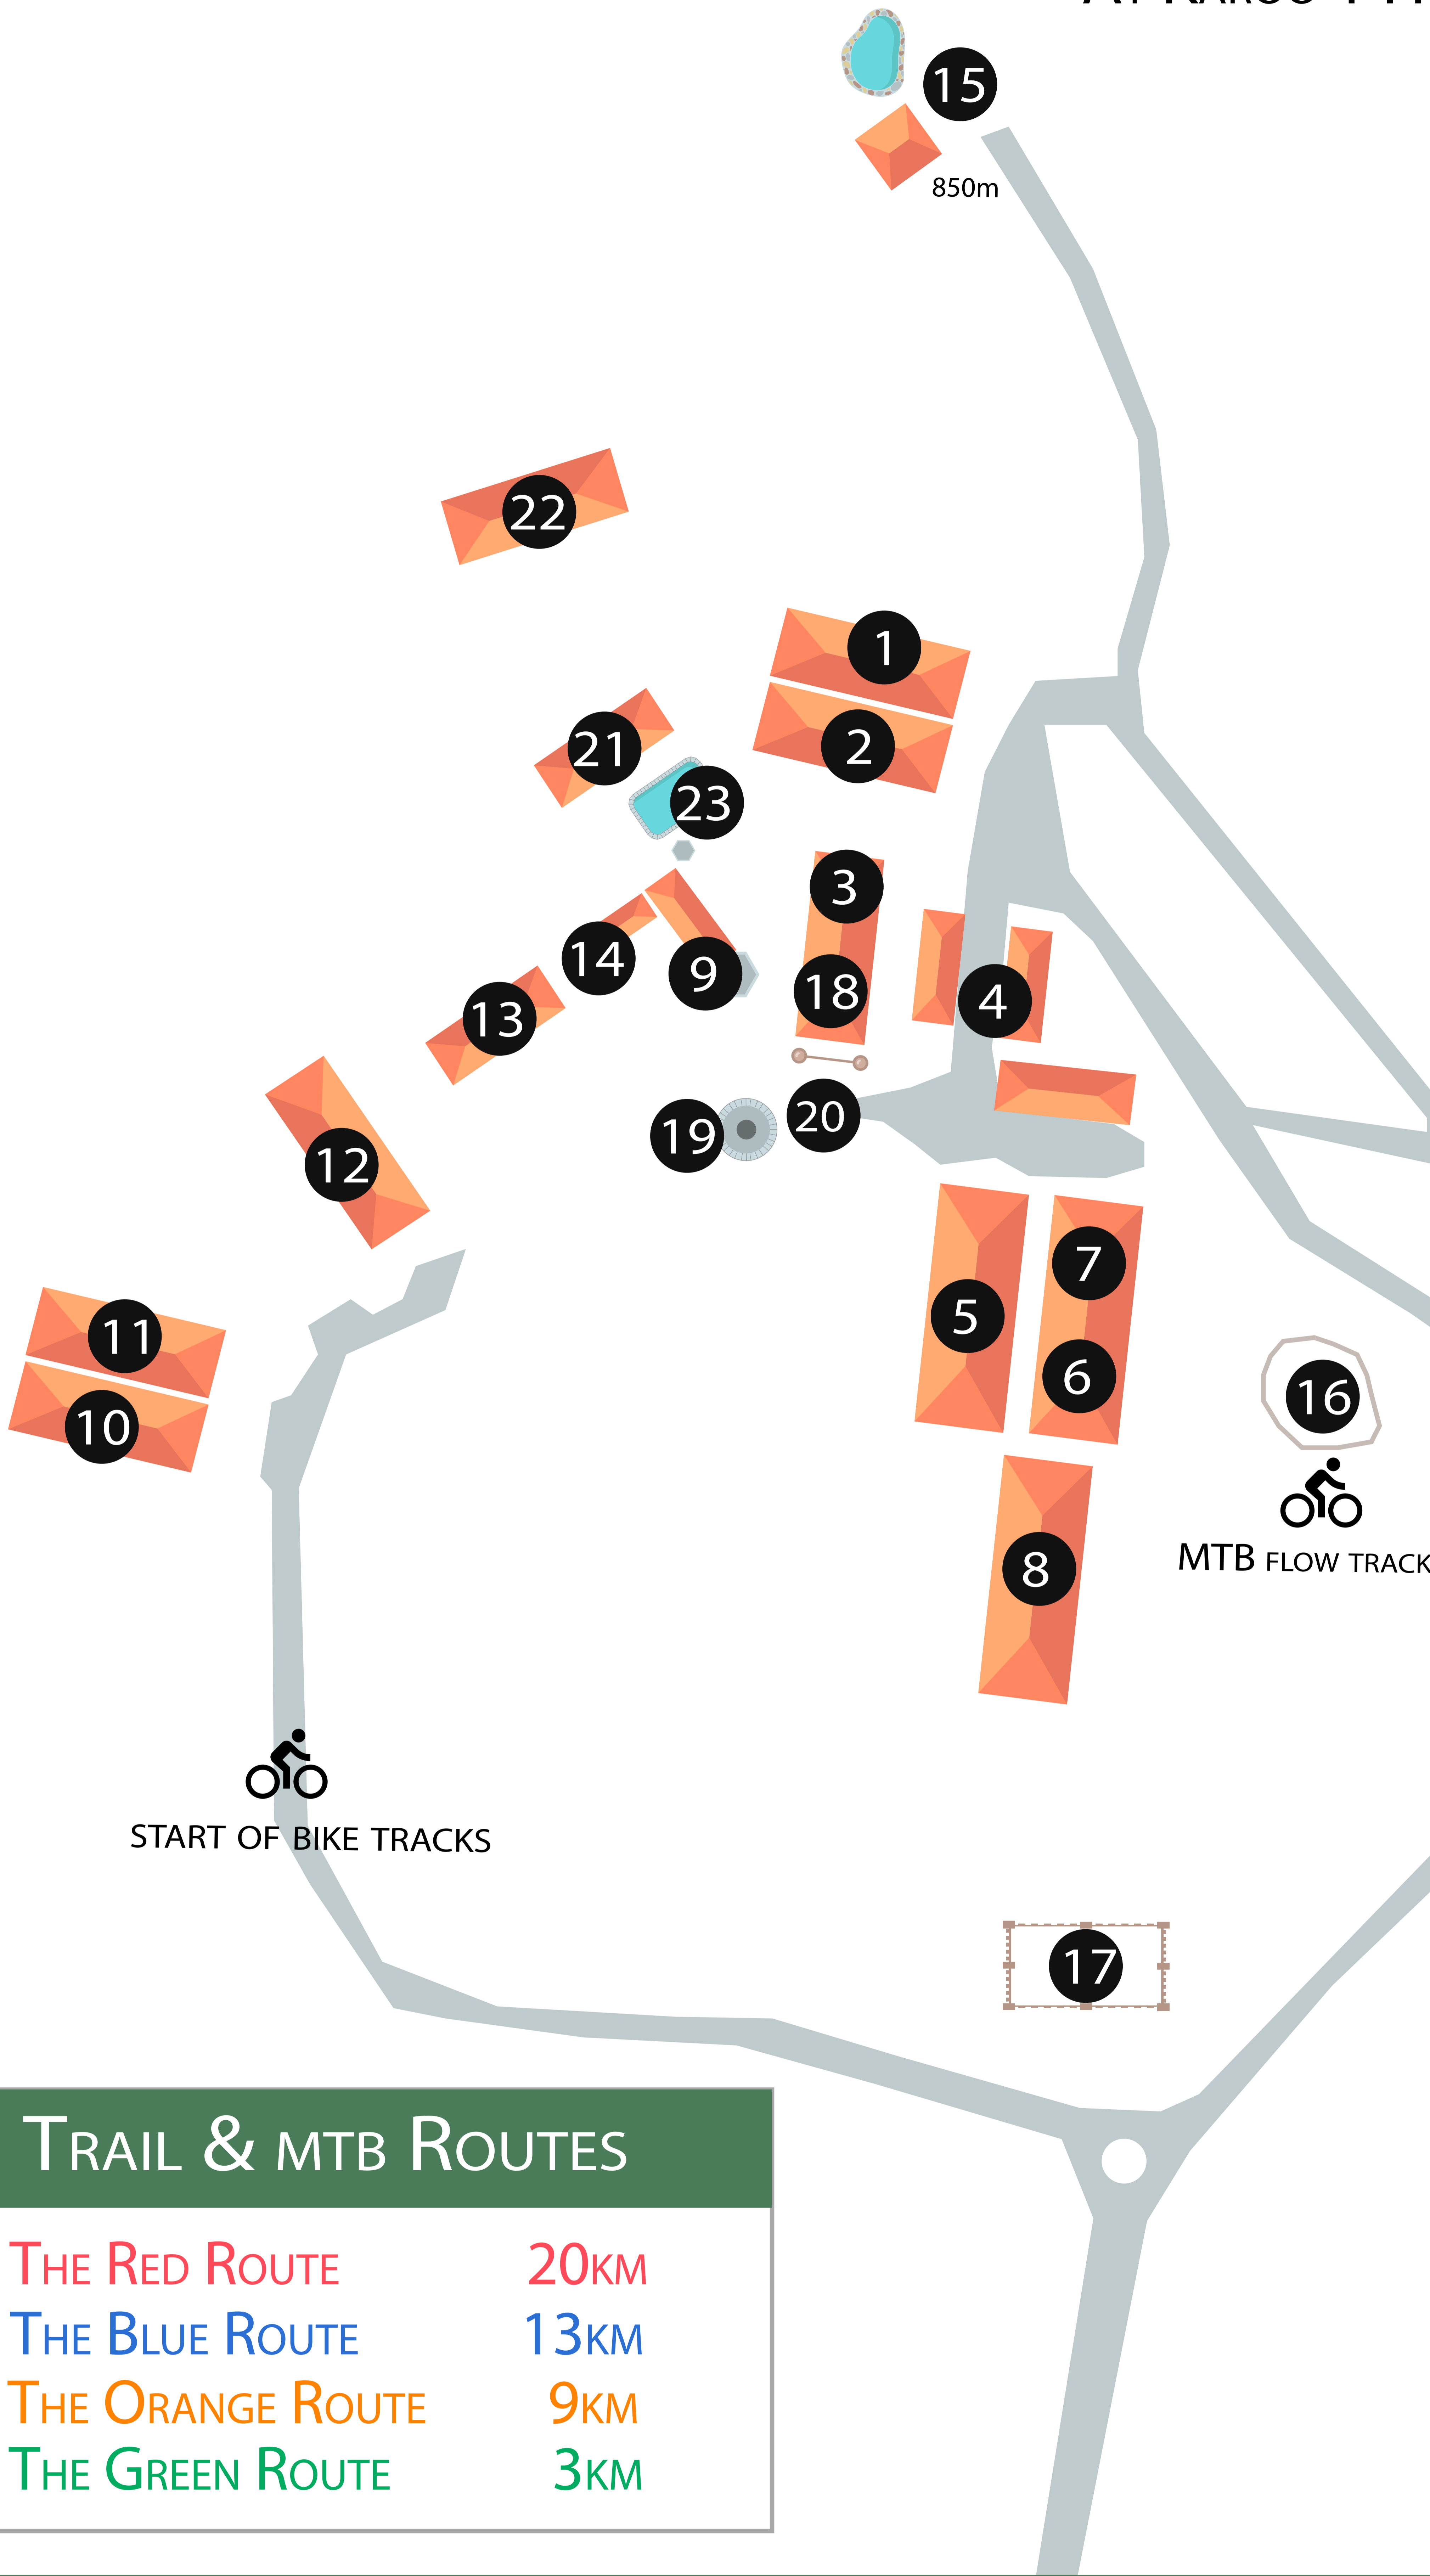

YOUR ADVENTURE AWAITS

AT KAROO 1 HOTEL VILLAGE

MAP LEGEND

- 1. ROOMS 7 - 12
- 2. ROOMS 1 - 6
- 3. RECEPTION & BUSINESS CENTER
- 4. PARKING
- 5. BAR & CONFERENCE ROOM
- 6. BRASSERIE - LUNCH/DINNER
- 7. THE GAMES ROOM
- 8. THE CELLAR
- 9. HUGO RESTUARANT
- 10. ROOMS 19 - 24
- 11. ROOMS 25 - 30
- 12. TOMS LOFT 14-18
- 13. MANOR HOUSE
- 14. OLD BARN SUITE
- 15. KLOOF POOL
- 16. MTB FLOW TRACK
- 17. CHICKEN COUP + SHEEP
- 18. GYM
- 19. BOMA
- 20. OUTDOOR CINEMA
- 21. SPA
- 22. THE WEDDING CHAPEL
- 23. HOTEL SWIMMING POOL

TRAIL & MTB ROUTES

- THE RED ROUTE** 20KM
- THE BLUE ROUTE** 13KM
- THE ORANGE ROUTE** 9KM
- THE GREEN ROUTE** 3KM

SERVICES & ACTIVITIES

AT KAROO 1 HOTEL VILLAGE

THE HUGO

THE HUGO RESTAURANT PREPARES BREAKFAST DAILY FROM 07H30 – 10H30.

AT KAROO 1 HOTEL VILLAGE

FLOW TRACKS

THE FLOW TRACK IS PERFECT FOR KIDS AND YOUNG ADULTS AND FEATURES BUMPS, TURNS AND JUMPS. THE ENTRANCE IS BEHIND THE BRASSERIE AS INDICATED ON THE MAP.

HIKING TRAILS

WILDERNESS HIKING TRAILS SURROUND THE HOTEL & ARE MUST-SEE. ENJOY A LEISURELY STROLL TO THE KLOOF POOL OR A VIGOROUS ROUTE UP TO FOSSIL KOP. YOU ARE LIKELY TO SEE GAME INCLUDING SPRINGBOK; GEMSBOK, ZEBRA & RED HARTEBEEST. ENQUIRE AT RECEPTION FOR A MAP OF THE HIKING ROUTES.